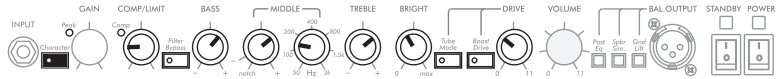

TD650

ALLROUND

EBS TD650 · PROFESSIONAL 650 WATTS TUBE DEFINITION BASS HEAD · DESIGNED AND DEVELOPED ENTIRELY BY EBS SWEDEN AB

POP

EBS TD650 · PROFESSIONAL 650 WATTS TUBE DEFINITION BASS HEAD · DESIGNED AND DEVELOPED ENTIRELY BY EBS SWEDEN AB

HEAVY

EBS TD650 · PROFESSIONAL 650 WATTS TUBE DEFINITION BASS HEAD · DESIGNED AND DEVELOPED ENTIRELY BY EBS SWEDEN AB

ROCK

EBS TD650 · PROFESSIONAL 650 WATTS TUBE DEFINITION BASS HEAD · DESIGNED AND DEVELOPED ENTIRELY BY EBS SWEDEN AB

BLUES

EBS TD650 · PROFESSIONAL 650 WATTS TUBE DEFINITION BASS HEAD · DESIGNED AND DEVELOPED ENTIRELY BY EBS SWEDEN AB