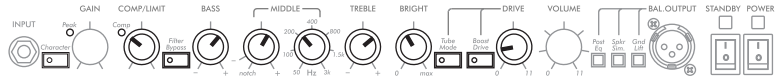

TD650

ALLROUND

EBS TD650 · PROFESSIONAL 650 WATTS TUBE DEFINITION BASS HEAD · DESIGNED AND DEVELOPED ENTIRELY BY EBS SWEDEN AB

POP

EBS TD650 · PROFESSIONAL 650 WATTS TUBE DEFINITION BASS HEAD · DESIGNED AND DEVELOPED ENTIRELY BY EBS SWEDEN AB

HEAVY

EBS TD650 · PROFESSIONAL 650 WATTS TUBE DEFINITION BASS HEAD · DESIGNED AND DEVELOPED ENTIRELY BY EBS SWEDEN AB

ROCK

EBS TD650 · PROFESSIONAL 650 WATTS TUBE DEFINITION BASS HEAD · DESIGNED AND DEVELOPED ENTIRELY BY EBS SWEDEN AB

BLUES

EBS TD650 · PROFESSIONAL 650 WATTS TUBE DEFINITION BASS HEAD · DESIGNED AND DEVELOPED ENTIRELY BY EBS SWEDEN AB