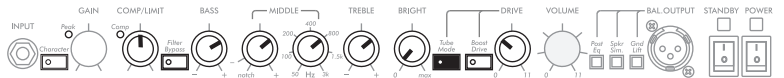

BLUES

EBS TD650 · PROFESSIONAL 650 WATTS TUBE DEFINITION BASS HEAD · DESIGNED AND DEVELOPED ENTIRELY BY EBS SWEDEN AB