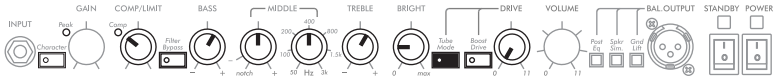

TD650

ALLROUND

EBS TD650 · PROFESSIONAL 650 WATTS TUBE DEFINITION BASS HEAD · DESIGNED AND DEVELOPED ENTIRELY BY EBS SWEDEN AB

POP

EBS TD650 · PROFESSIONAL 650 WATTS TUBE DEFINITION BASS HEAD · DESIGNED AND DEVELOPED ENTIRELY BY EBS SWEDEN AB